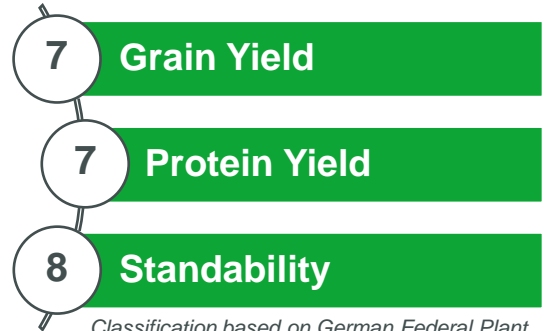

# LYNX

The UK's number 1 choice due to excellent downy mildew resistance.

## Benefits

- ✓ High grain and protein yield potential, with easy to handle TKW.
- ✓ Very high resistance to downy mildew (Peronospora).
- ✓ Very high standability at harvest.

Classification based on German Federal Plant Variety Office 2024 and own observations.

## Small seeds with high yield.

The slightly smaller seed size makes LYNX very easy to handle with conventional sowing technology while the high standing power ensures low loss and easy harvesting.

Source: UK PGRO Descriptive List 2024  
rel. 100 % = 4,27 t/ha