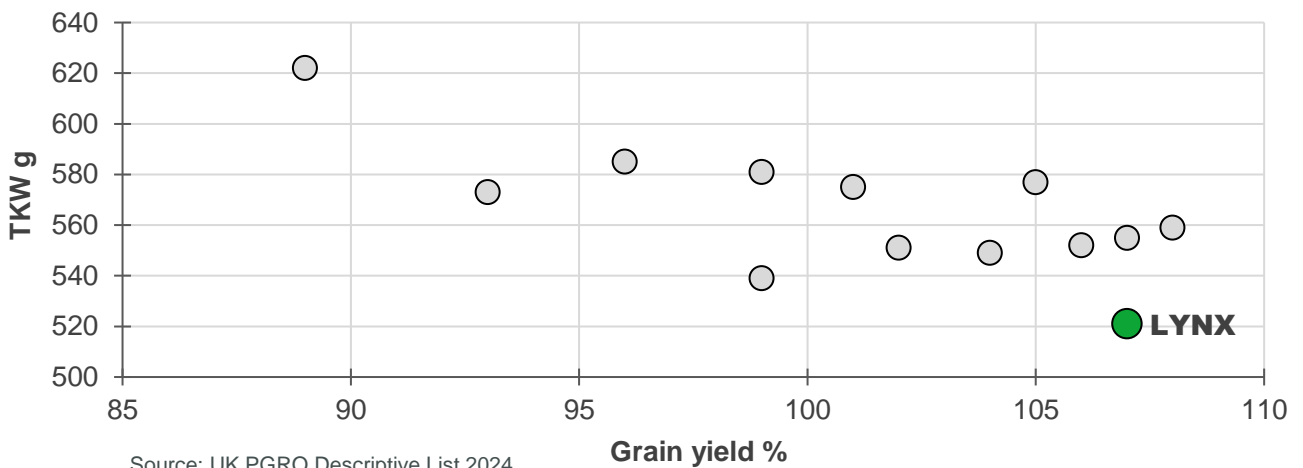

## Benefits

- ✓ High grain and protein yield potential, with easy to handle TKW.
- ✓ Very high resistance to downy mildew (Peronospora).
- ✓ Very high standability at harvest.

Classification based on German Federal Plant Variety Office 2024 and own observations.

## Small seeds with high yield.

The slightly smaller seed size makes LYNX very easy to handle with conventional sowing technology while the high standing power ensures low loss and easy harvesting.

Source: UK PGRO Descriptive List 2024  
rel. 100 % = 4,27 t/ha